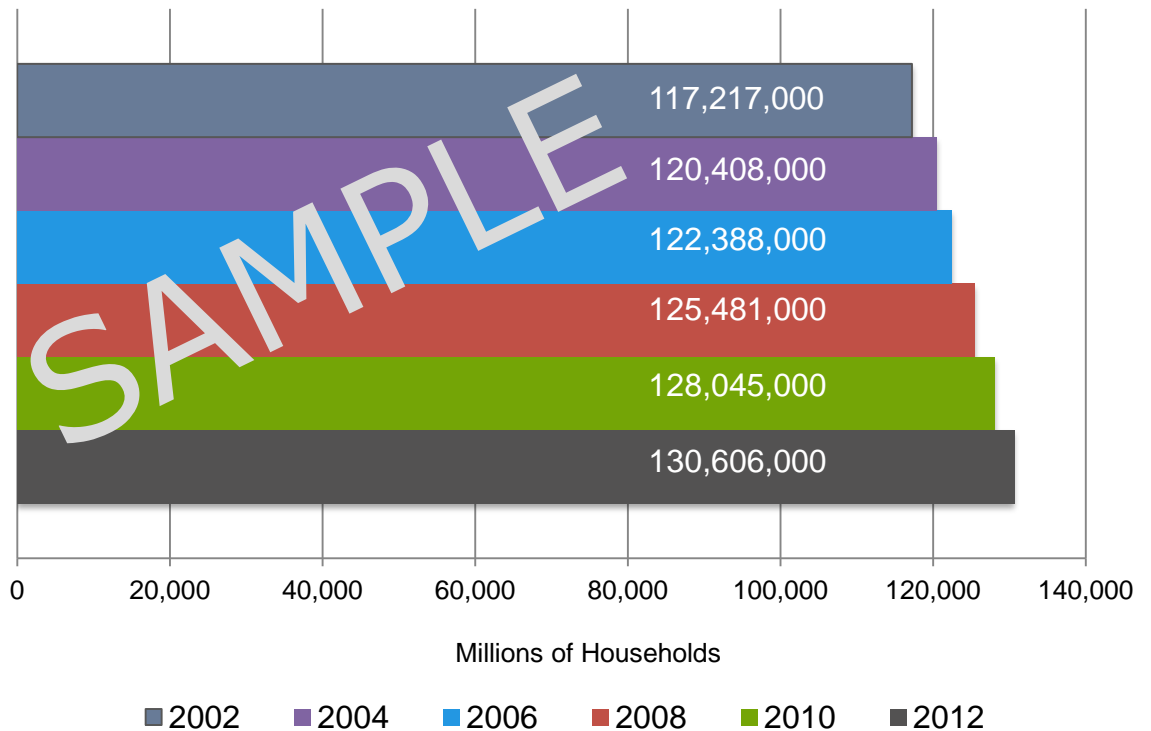

## Sample Quick Stats

Quick Stats is a fast-reference chart library of key population trends (2002–14), such as all US households, age cohorts, first-time homebuyers, and transaction channels. Each chart currently includes population counts from the 2002–12 surveys; 2014 population counts will be added as data become available.

### US ECONOMIC HOUSEHOLDS